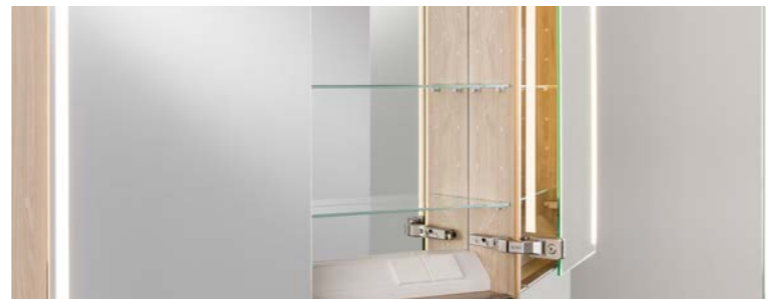

Lightning:

- integrated lightning vertical or horizontal location
- 24V,3000K
- functional light emission inside and outside cabinet
- invisible low voltage connecting cables
- IP44 approved by NEMKO (...)

Cables with mini connecting system- do not need professional electrical service to change driver.